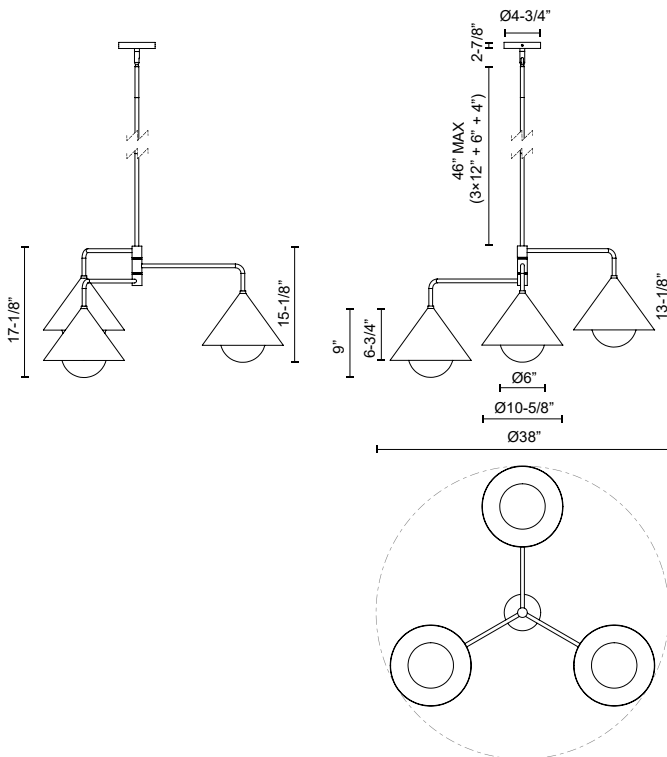

alora mood

P. 1.855.855.8926

CANADA: 19054 28TH Avenue Surrey - BC V3Z 6M3

USA: 3035 E. Lone Mountain Rd - Las Vegas, NV, 89081

REMY CH485245

FIXTURE DIMENSIONS	D38" x H17-1/8"
LAMP TYPE	E26
MAX WATTAGE	60W
BULB QTY	3
BULBS INCLUDED	No
VOLTAGE	120V
MATERIAL	Steel
GLASS DETAILS	Matte Opal Glass
ROD LENGTH	46" Max (3x12" + 1x6" + 1x4")
MINIMUM HANG HEIGHT	27"
SLOPED CEILING ADAPTABLE	Yes, Up to 45 Degrees
LOCATION	Dry
CANOPY DIMENSIONS	D4-3/4" x H2-7/8"
PAINT FINISH	BG01; MB01; WH01;

[D - Diameter, L - Length, W - Width, H - Height, E - Extension]

AVAILABLE FINISHES:

CH485245BGOP
Brushed
Gold/Opal Glass

CH485245MBOP
Matte Black/Opal
Glass

CH485245WHOP
White/Opal Glass

*For complete warranty terms, please visit: www.aloralighting.com/warranty